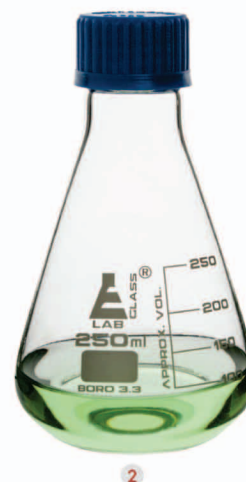

Flask Conical - Hollow Glass Stopper

Borosilicate glass with hollow glass stoppers.

Code	Capacity	Socket Size
CH0429A	100 ml	29/32
CH0429B ¹	250 ml	29/32
CH0429C	500 ml	29/32
CH0429D	1000 ml	29/32
CH0429E	2000 ml	29/32

Flask Conical, Erlenmeyer

Borosilicate glass, Erlenmeyer, with teflon liner screw cap.

Code	Capacity	Thread GL
CH0430B	50 ml	25
CH0430C	100 ml	25
CH0430D ²	250 ml	32
CH0430E	500 ml	32
CH0430F	1000 ml	45

Flask Conical

Polypropylene, rigid, translucent and autoclavable with screw cap.

Code	Capacity
CH0431A ³	100 ml
CH0431B	250 ml
CH0431C	500 ml